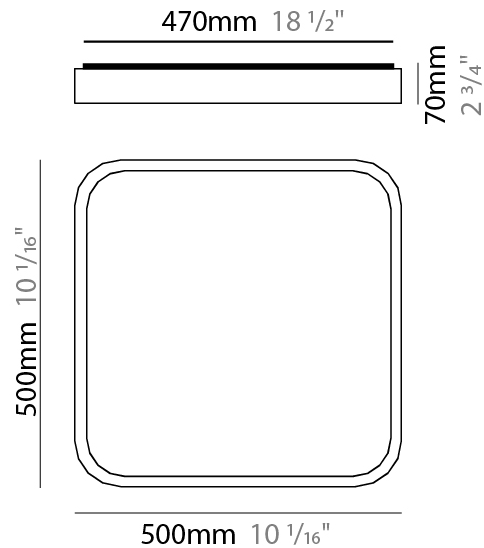

PROJECT	
TYPE	
SPECIFIER	
QUANTITY	
DATE	

NATURE SURFACE

D112019

base number

1. To build a product code in our configurator select the specify button on the base model # product page
2. To build a manual product code on this datasheet choose from the options listed below in blue font and add the suffix to the base model #

GENERAL

Series: Nature
Partner: Ole
Division: Design
Installation: Surface
Product Type: Ceiling Surface
Mounting Location: Ceiling
Light Distribution: Direct

PHYSICAL

Shape: Square
Length (mm): 500
Length (in): 19 11/16
Width (mm): 500
Width (in): 19 11/16
Height (mm): 70
Height (in): 2 3/4
Diffuser: PMMA - Opal
Fixture Finish: OAK
Fixture Material: Metal / Wood
Primary Material: Wood

ELECTRICAL

Number of Lamps: 4
Lamp Type: LED Retrofit
Lamp Shape: A15
Bulb Included: Bulb Not Included
Max. Wattage Per Lamp (W): 4
Lamp Base: E26
Input Voltage (V): 120
Upon Request: 277Vac / GU24

LED

OPTICAL

RATINGS AND CERTIFICATIONS

Certified By: Certified for North American Standards
IP rating: IP20